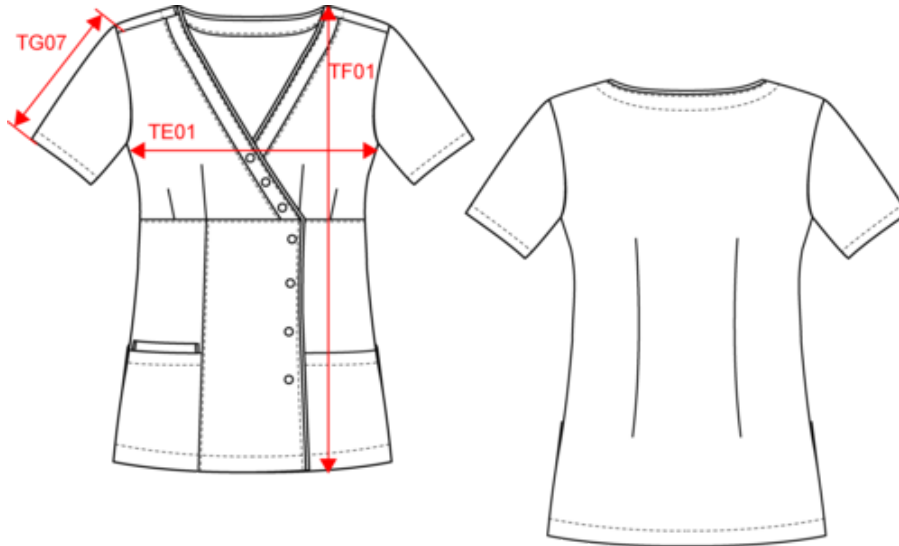

WK506

Ladies' polycotton smock with press studs

Dimensions (cm)

Measurements in cm	XS	S	M	L	XL	XXL	3XL
TE01 - 1/2 chest width at 1.5cm below armhole	45.00	48.00	51.00	54.00	57.00	60.00	63.00
TF01 - Total height from HSP	69.50	71.50	73.50	75.50	77.50	79.50	81.50
TG07 - Short sleeve length	21.50	22.25	23.00	23.75	24.50	25.25	26.00